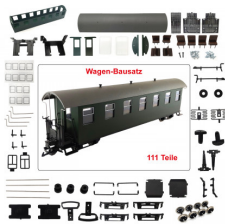

Passenger Car HSB/DR as Gauge-G Kit ML-Train 88902000 (EN)

www.ml-train.de

No: 88902000

EAN: 04251170419451

This product is distributed by: ML-Train GmbH - Hauptstr. 17, 29389 Bad Bodenteich, Deutschland

Information regarding the General Product Safety Regulation (GPSR)