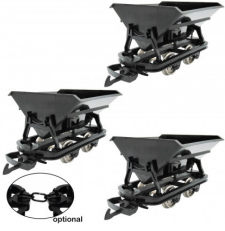

3-piece Set Dump Car Field Railroad Car Black Gauge-G as Kit ML-Train 88919130 (EN)

www.ml-train.de

No: 88919130

EAN: 04251170421379

This product is distributed by: ML-Train GmbH - Hauptstr. 17, 29389 Bad Bodenteich, Deutschland