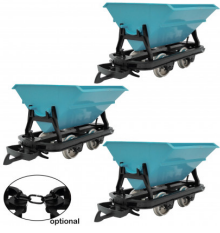

**Telefon: 05824/6839933**

**3-piece set tipper field railway wagon mint green gauge G as a kit ML-Train 88919140 (EN)**

[www.ml-train.de](http://www.ml-train.de)

**No: 88919140**

**EAN: 04251170421355**

**This product is distributed by: ML-Train GmbH - Hauptstr. 17, 29389 Bad Bodenteich, Deutschland**