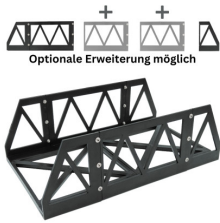

Bridge starter set made of durable HDPE plastic expandable Gauge G garden railway ML-Train 97

www.ml-train.de

No: 97100000

EAN: 04251170422642

This product is distributed by: ML-Train GmbH - Hauptstr. 17, 29389 Bad Bodenteich, Deutschland